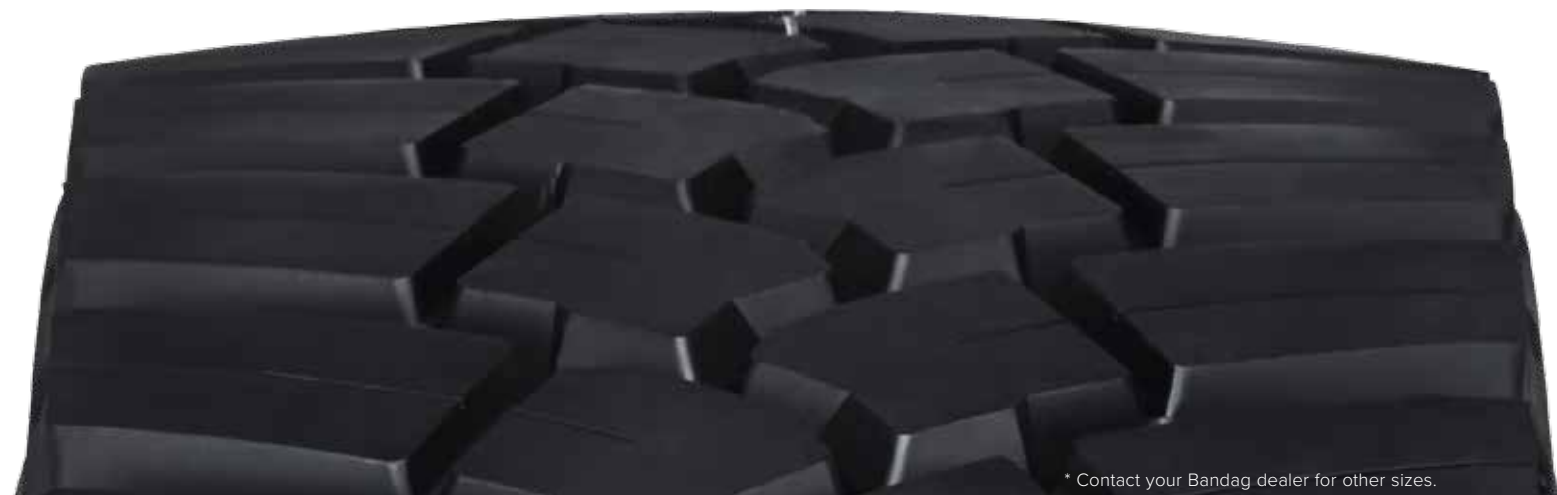

Longer tyre life not only means a lower cost per km of your operations but also less downtime! Based on the advanced pattern and engineered compound of the Bridgestone M-DRIVE 001 tyre, Bandag's latest on/off tread provides outstanding durability and mileage to keep on delivering, throughout the extended lifecycle of your tyres. Its innovative tie-bar technology and optimised block dimensions and stiffness ensure longer wear life and improved resistance to cutting and chipping. And best of all, the Bandag M-DRIVE 001 keeps on delivering reinforced traction, enhanced driver comfort and all-season safety across a wide range of climate and surface conditions.

When the going gets tough, the tough get the robust performance of the Bandag M-DRIVE 001! The ideal tread to extend the service life and performance of Bridgestone M-DRIVE 001.

Total Tyre Life is built around Bridgestone's premium new tyres and Bandag retreads, the best match to extend tyre life and reduce cost per km.

Tyre size*

13R22.5

295/80R22.5

315/80R22.5

* Contact your Bandag dealer for other sizes.