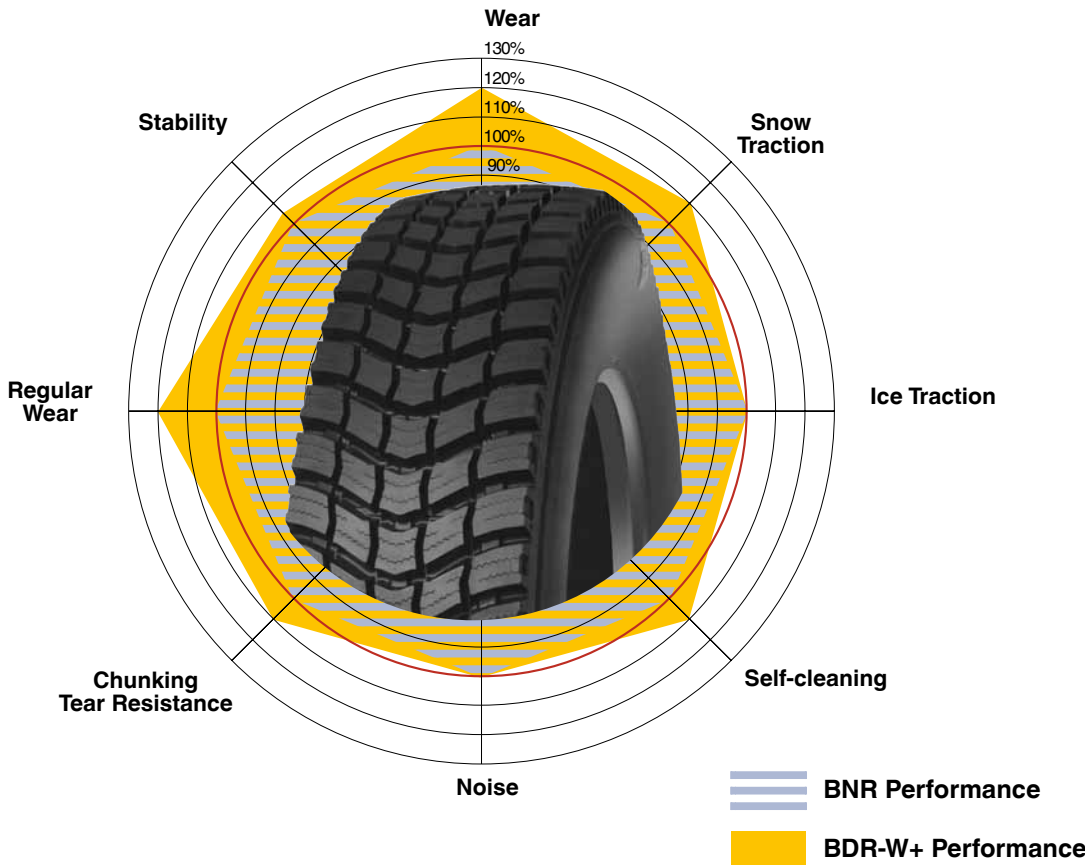

# BDR-W+

**Category:**

- Traction tyres

**Applications:**

- Regional transport
- Long haul transport

**Markings:**

- M+S
- Speed K (110Km/H)

**Benefits:**

- Slow and regular wear
- All-season use
- Stability
- Reliability
- Facillitates fleet standardisation
- Low noise
- Multiple retread lives

						★★★

TYRE SIZE
295/80R22.5
315/80R22.5
275/70R22.5
305/70R22.5
315/70R22.5
295/60R22.5
305/60R22.5
315/60R22.5