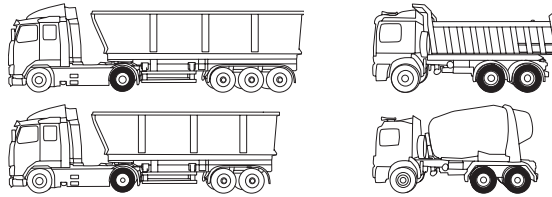

NO DETOURS.™

Bandag BDM1

Proper job by Bandag!

BDM1

Category:

- ON/OFF road drive tread

Applications:

- Mixed ON/OFF-road transport
- Constuction sites

Benefits:

- ON/OFF traction design with high mileage potential
- Excellent resistance to cuts and punctures
- Excellent traction on all surfaces

		★	★★★★	★★		

TYRE SIZE
11.00R20
12.00R20
12R22.5
13R22.5
275/70R22.5
275/80R22.5
295/80R22.5
305/70R22.5
315/70R22.5
315/80R22.5