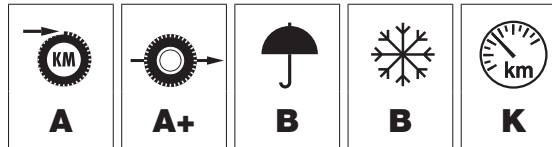

NO DETOURS.™

Bandag BDM1

Proper job by Bandag!

BDM1

Category:

- ON/OFF road drive tread

Applications:

- Mixed ON/OFF-road transport
- Constuction sites

Benefits:

- ON/OFF traction design with high mileage potential
- Excellent resistance to cuts and punctures
- Excellent traction on all surfaces

		★	★★★★	★★		

TYRE SIZE
11.00R20
12.00R20
12R22.5
13R22.5
275/70R22.5
275/80R22.5
295/80R22.5
305/70R22.5
315/70R22.5
315/80R22.5