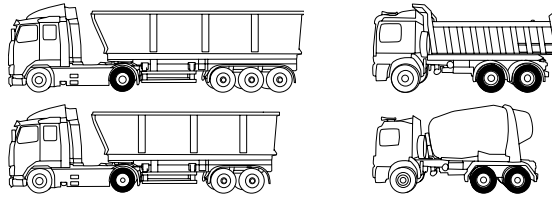

BDM1

Category:

- ON/OFF tractieprofiel

Applications:

- Mixed ON/OFF wegverkeer - Bouw
- Constructie terrein

Voordelen:

- Tractieprofiel voor gemengd weg- en terreingebruik met hoge kilometerprestaties
- Uitstekende weerstand tegen insnijdingen en perforaties
- Uitstekende tractie op alle oppervlakken

 Drive		★	★★★★	★★		
 Rib						
 Trailer