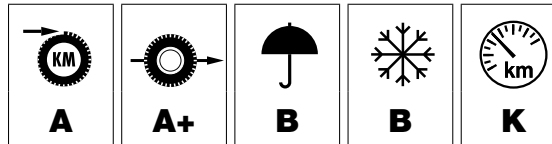

BDM1

Category:

- ON/OFF tractieprofiel

Applications:

- Mixed ON/OFF wegverkeer - Bouw
- Constructie terrein

Voordelen:

- Tractieprofiel voor gemengd weg- en terreingebruik met hoge kilometerprestaties
- Uitstekende weerstand tegen insnijdingen en perforaties
- Uitstekende tractie op alle oppervlakken

 Drive		★	★★★★	★★		
 Rib						
 Trailer